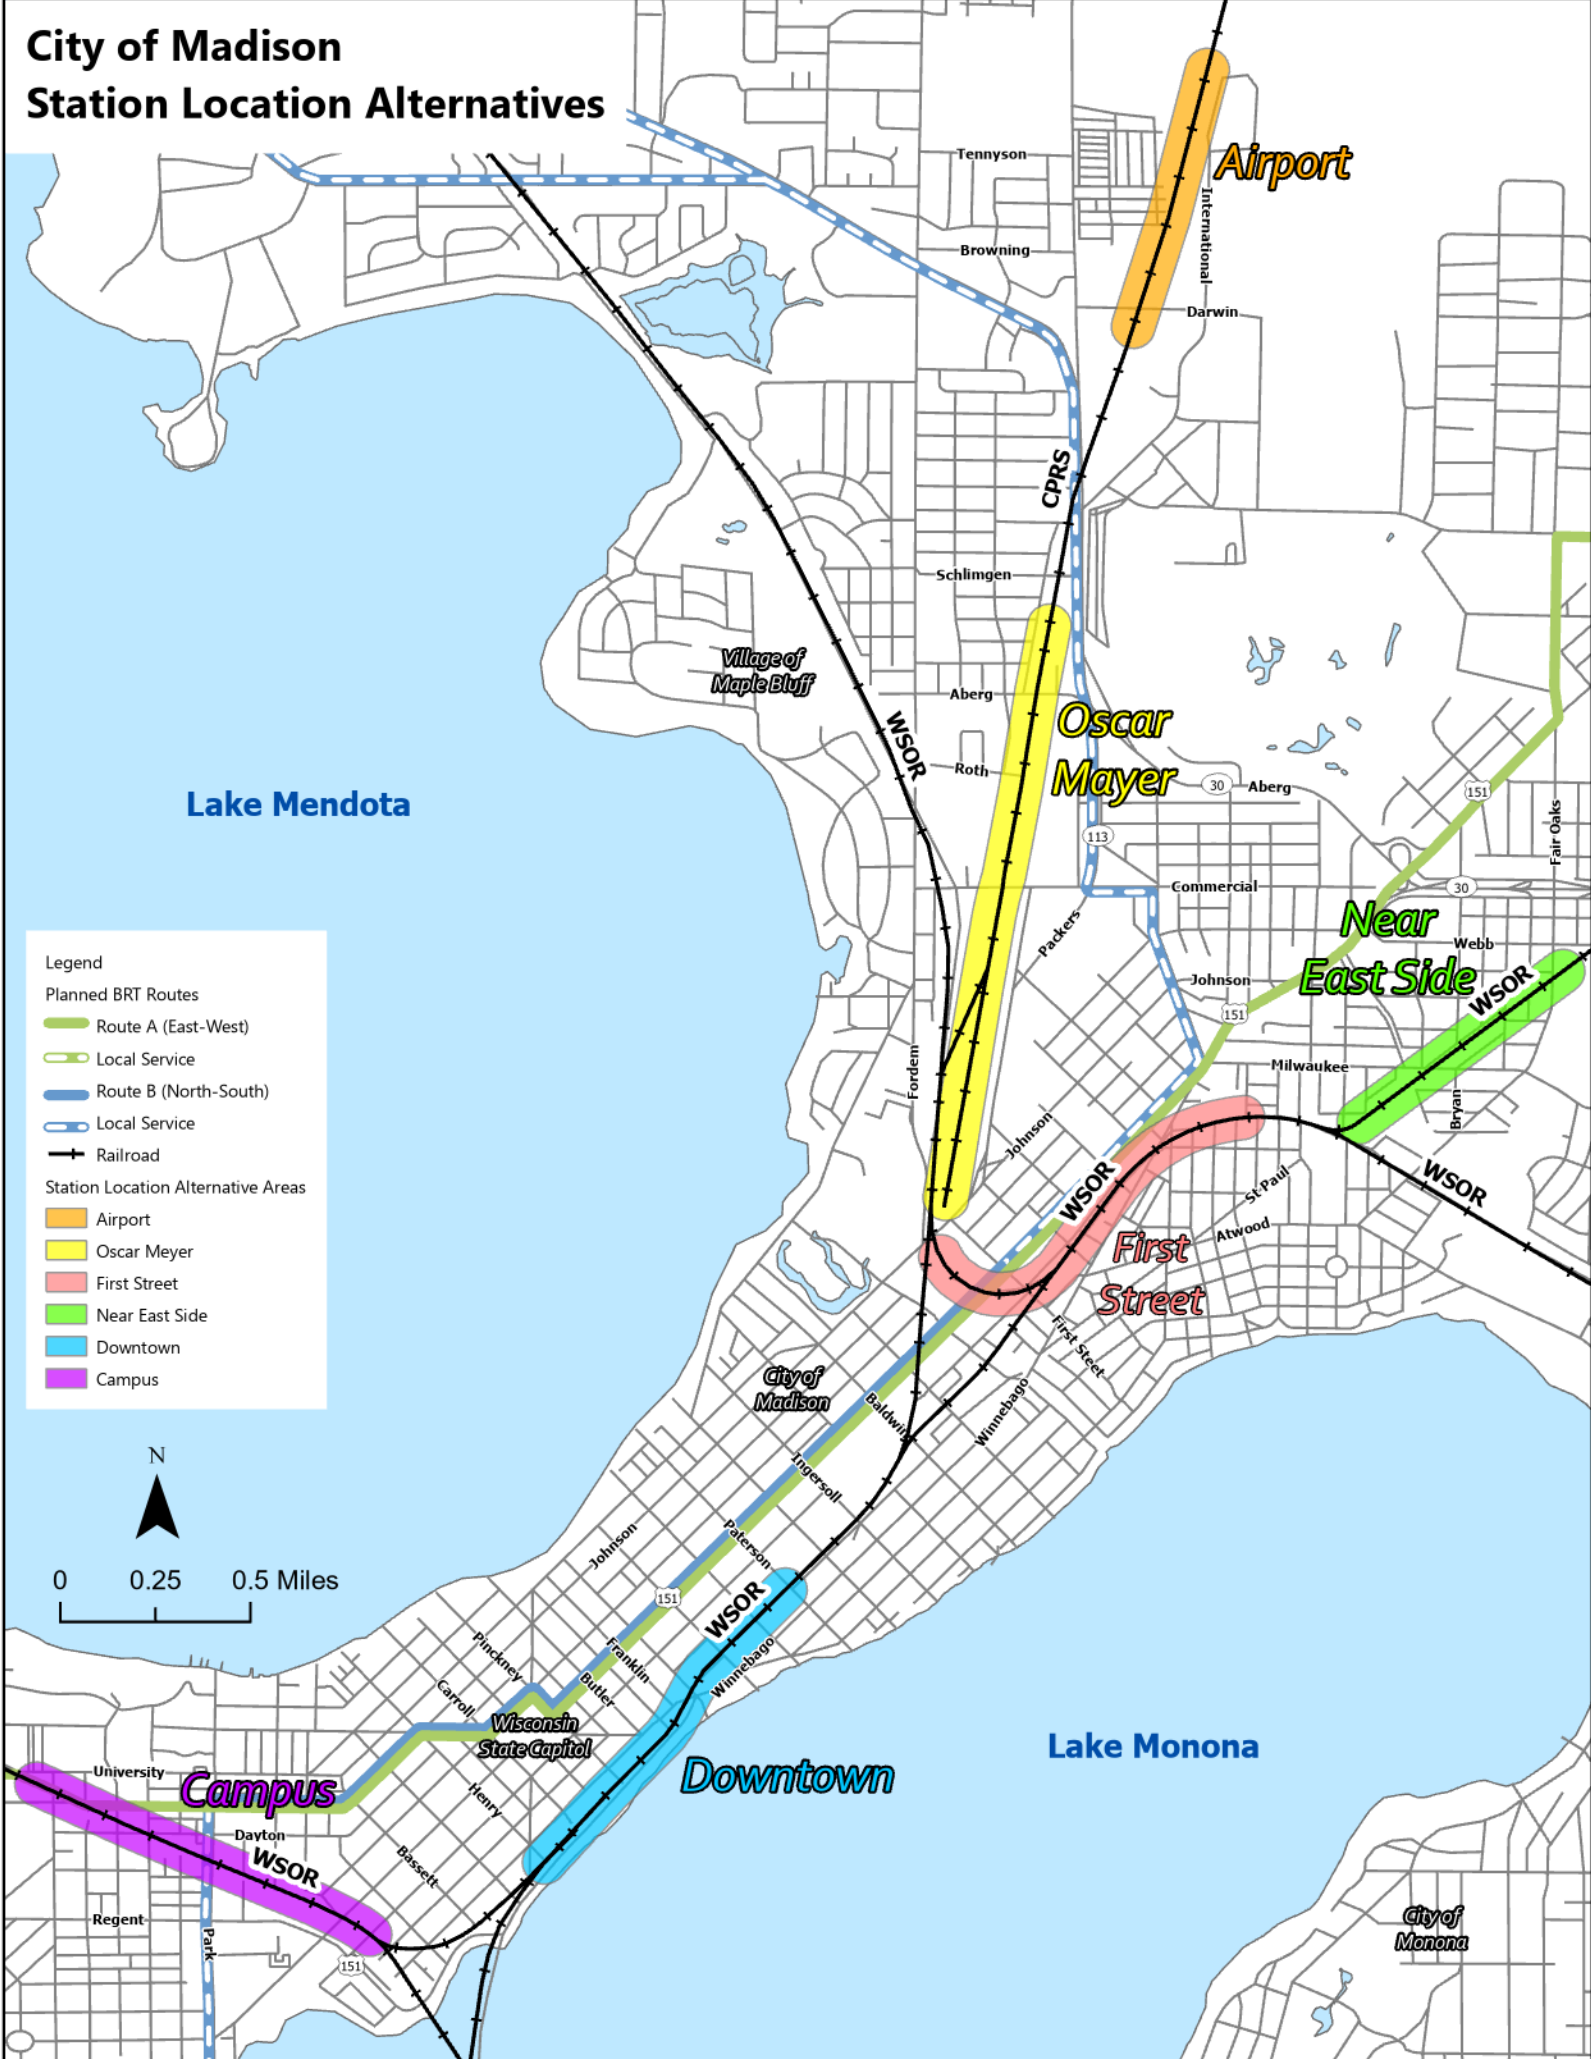

City of Madison Station Location Alternatives

Legend

Planned BRT Routes

- Route A (East-West)
- Local Service
- Route B (North-South)
- Local Service

Railroad

Station Location Alternative Areas

- Airport
- Oscar Meyer
- First Street
- Near East Side
- Downtown
- Campus

N

0 0.25 0.5 Miles